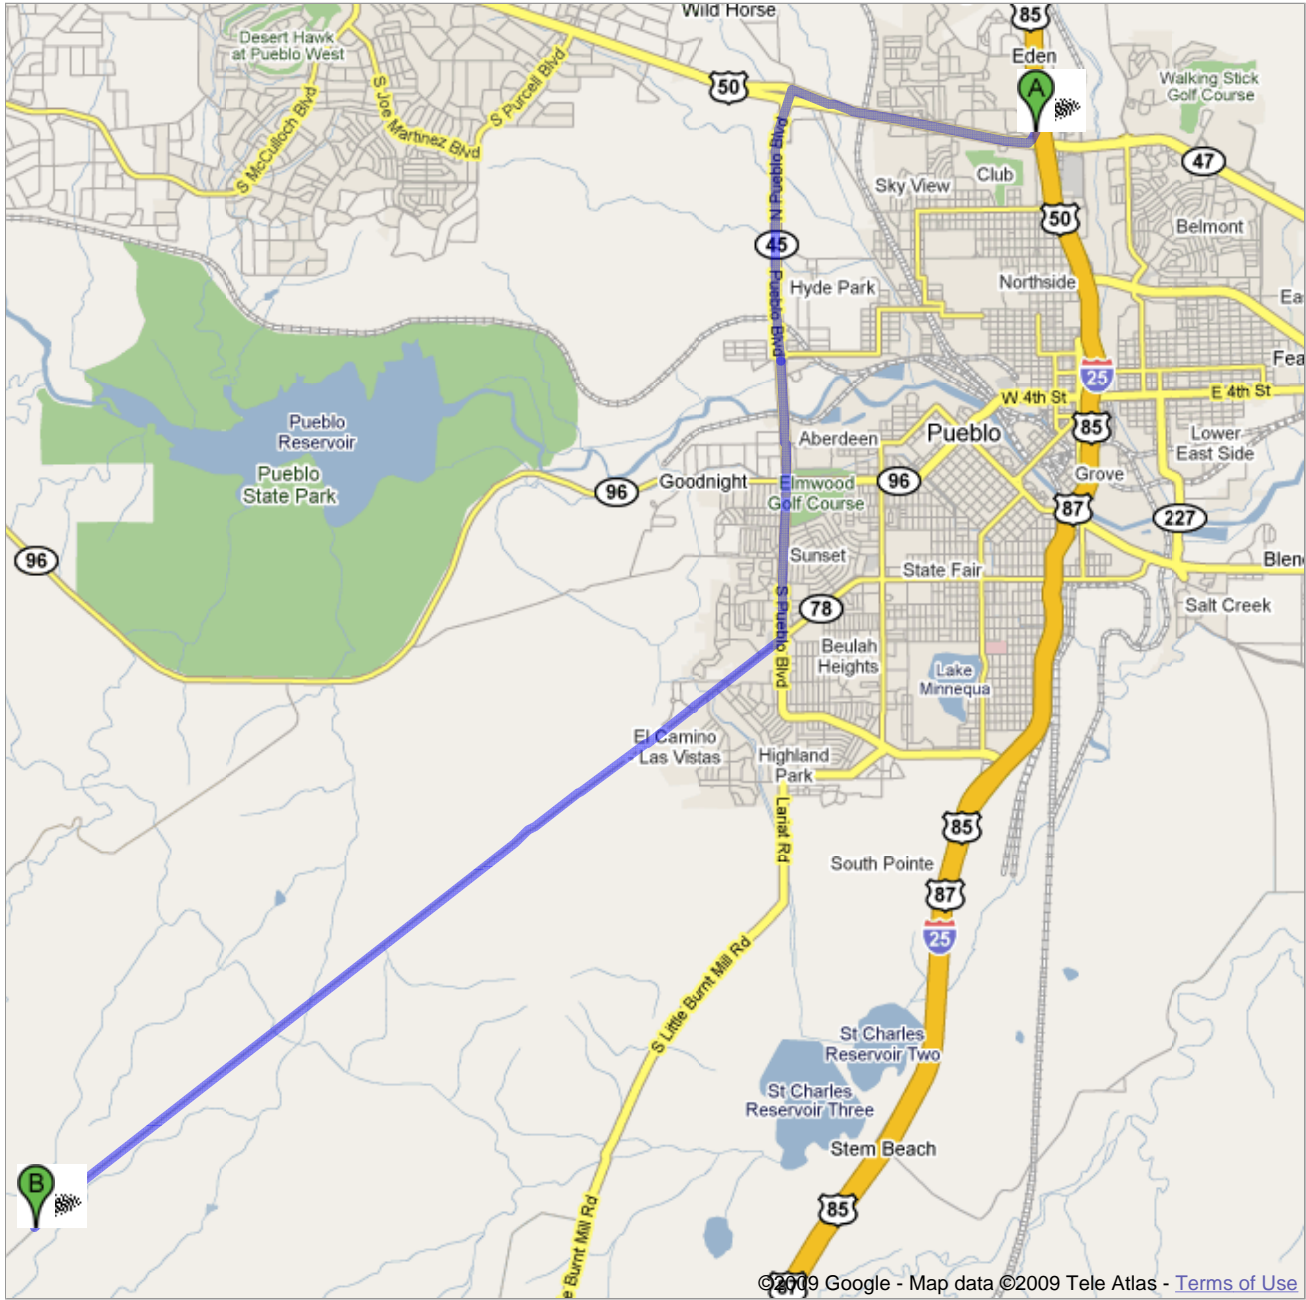

Directions to "S.C.O.R.E. Launch Site"
W CO-78
17.8 mi – about 39 mins

Save trees. Go green!
Download Google Maps on your phone at google.com/gmm

 "Pueblo Clarion Inn"
N Elizabeth St

1. Head **south** on **N Elizabeth St** go 469 ft
total 469 ft

 2. Turn **right** at **W US-50** go 2.5 mi
total 2.6 mi
About 5 mins

 3. Turn **left** at **CO-45/N Pueblo Blvd** go 5.6 mi
total 8.2 mi
About 11 mins

 4. Turn **right** at **W CO-78/W Northern Ave** go 9.6 mi
total 17.8 mi
Continue to follow W CO-78
About 24 mins

 "S.C.O.R.E. Launch Site"
W CO-78

These directions are for planning purposes only. You may find that construction projects, traffic, weather, or other events may cause conditions to differ from the map results, and you should plan your route accordingly. You must obey all signs or notices regarding your route.

Map data ©2009 , Tele Atlas